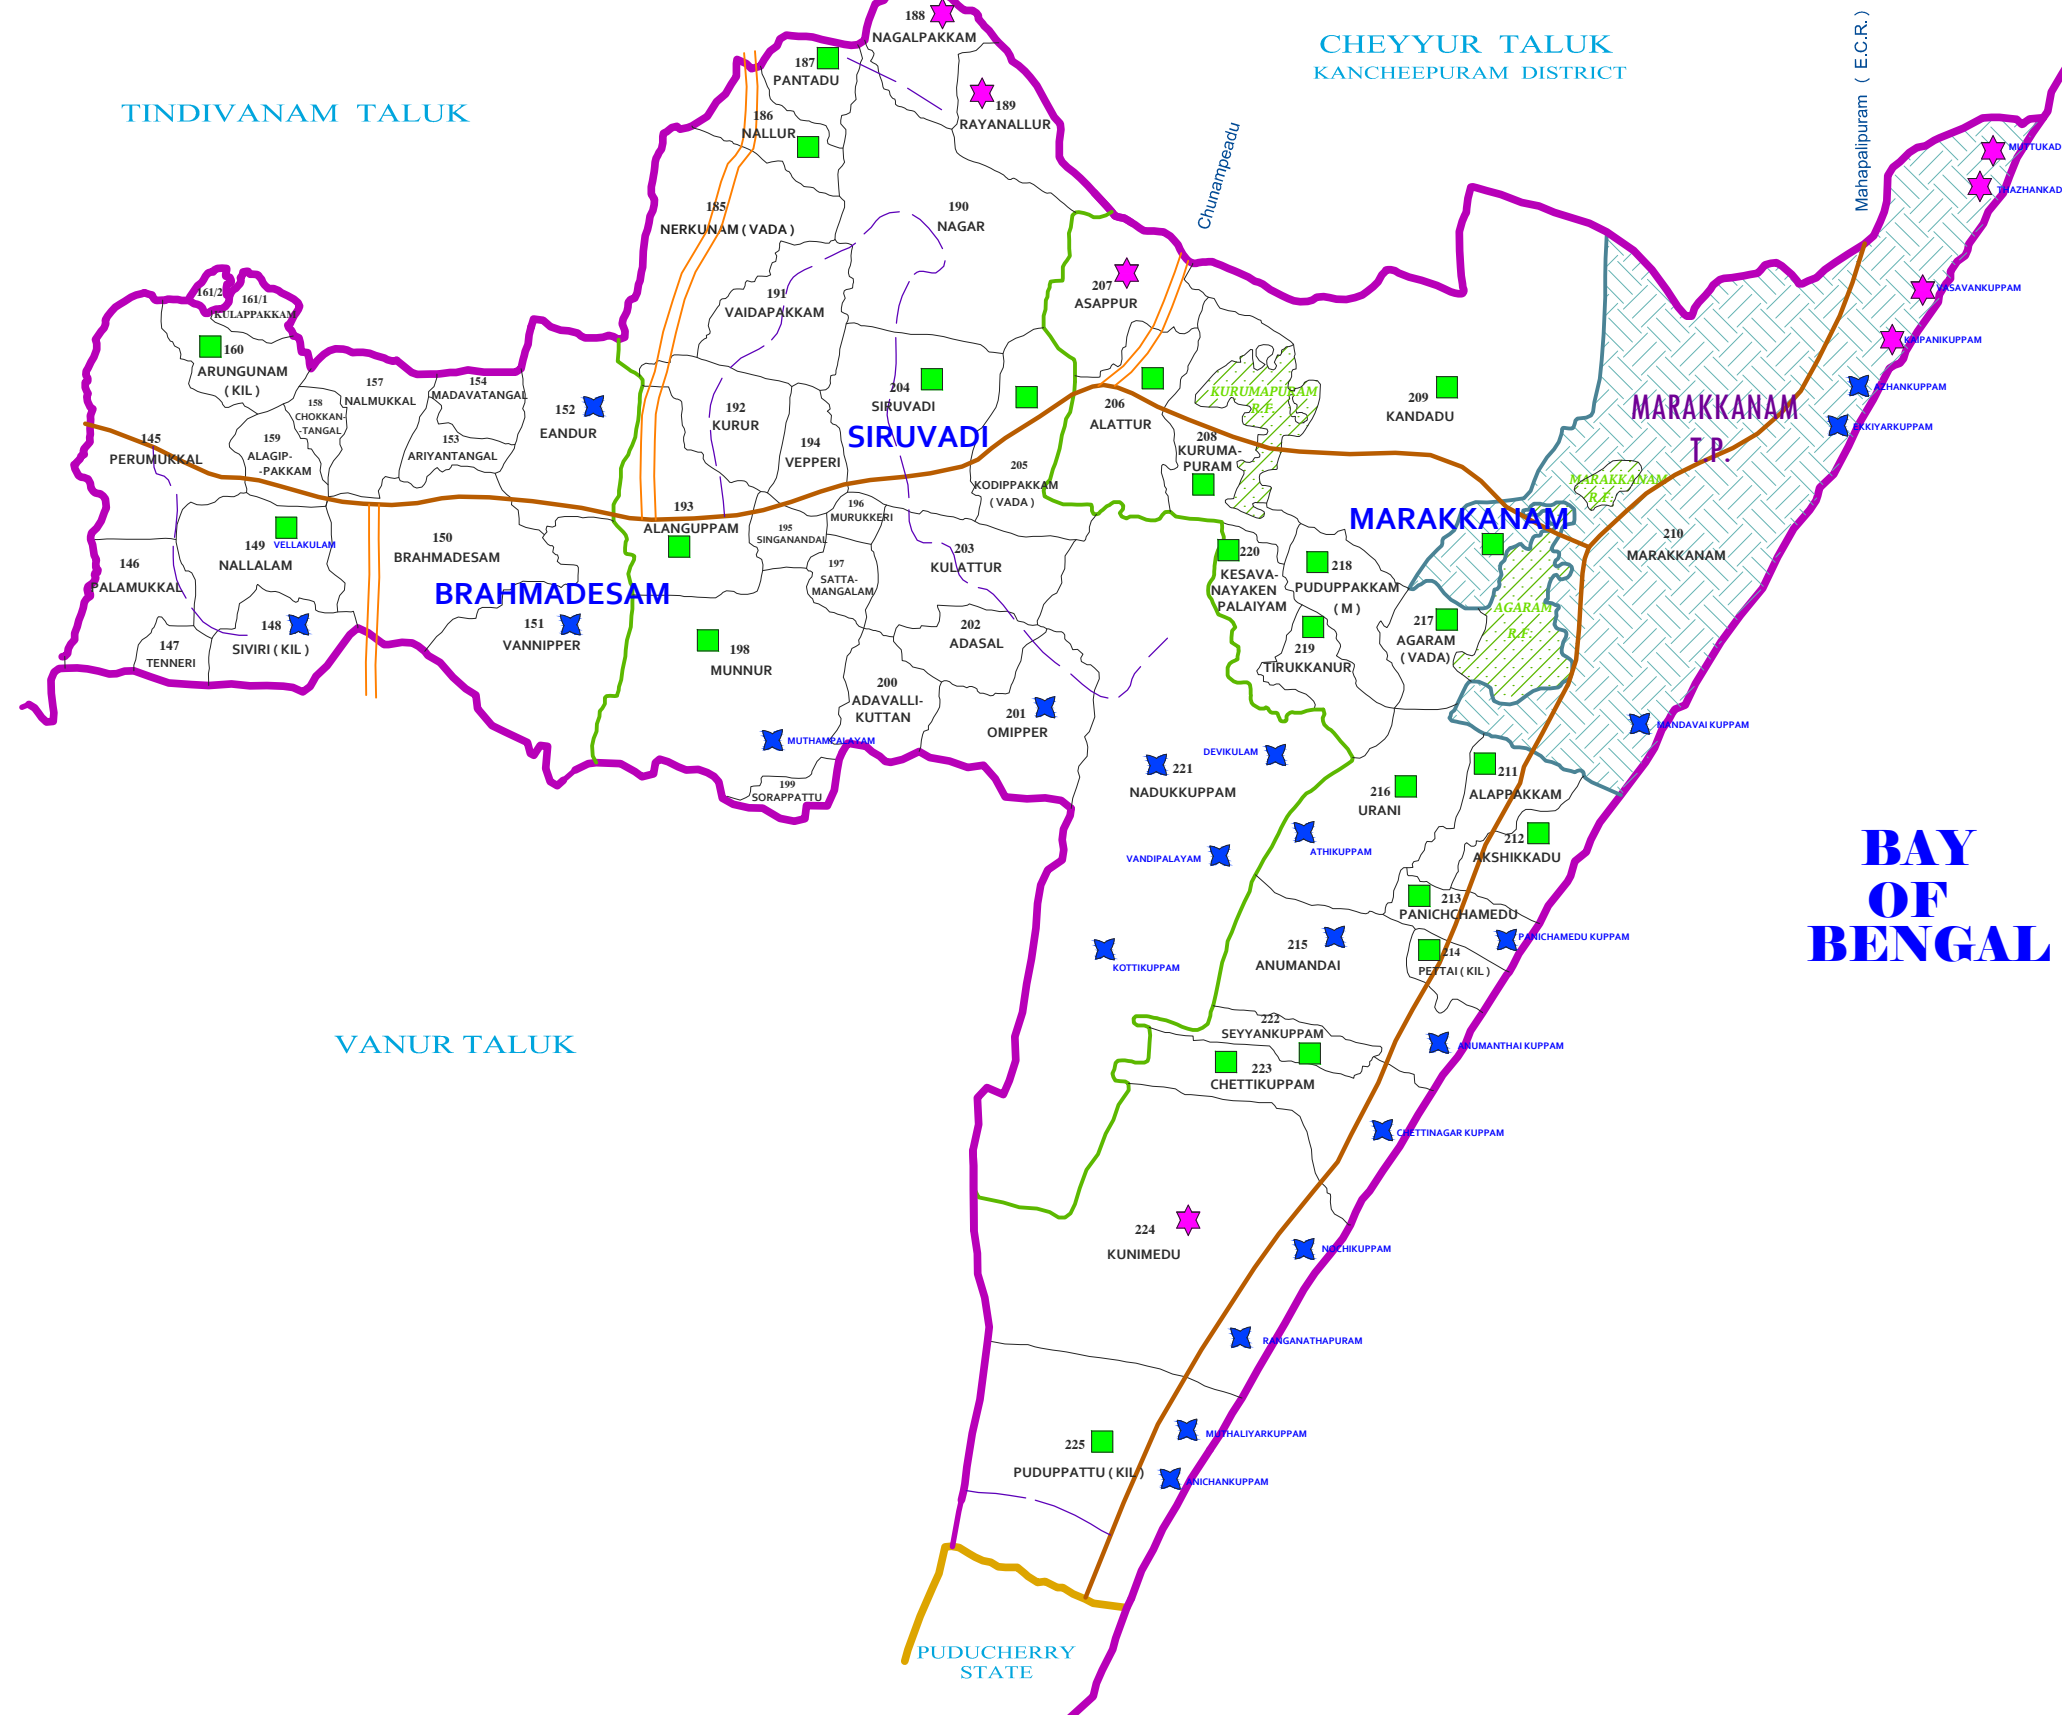

# MARAKKANAM TALUK VILLUPURAM

## REFERENCE

STATE BOUNDARY	
DISTRICT BOUNDARY	
TALUK BOUNDARY	
MUNICIPAL BOUNDARY	
TOWN PANCHAYAT BOUNDARY	
NATIONAL HIGHWAYS	
STATE HIGHWAYS	
MAJOR DISTRICT ROAD	
OTHER DISTRICT ROAD	
RAILWAY LINE	
PUDUCHERRY STATE	
DISTRICT HEADQUARTERS	
TALUK HEADQUARTERS	
HIGHLY VULNERABLE	
VULNERABLE	
MODERATELY VULNERABLE	
LOW VULNERABILITY	