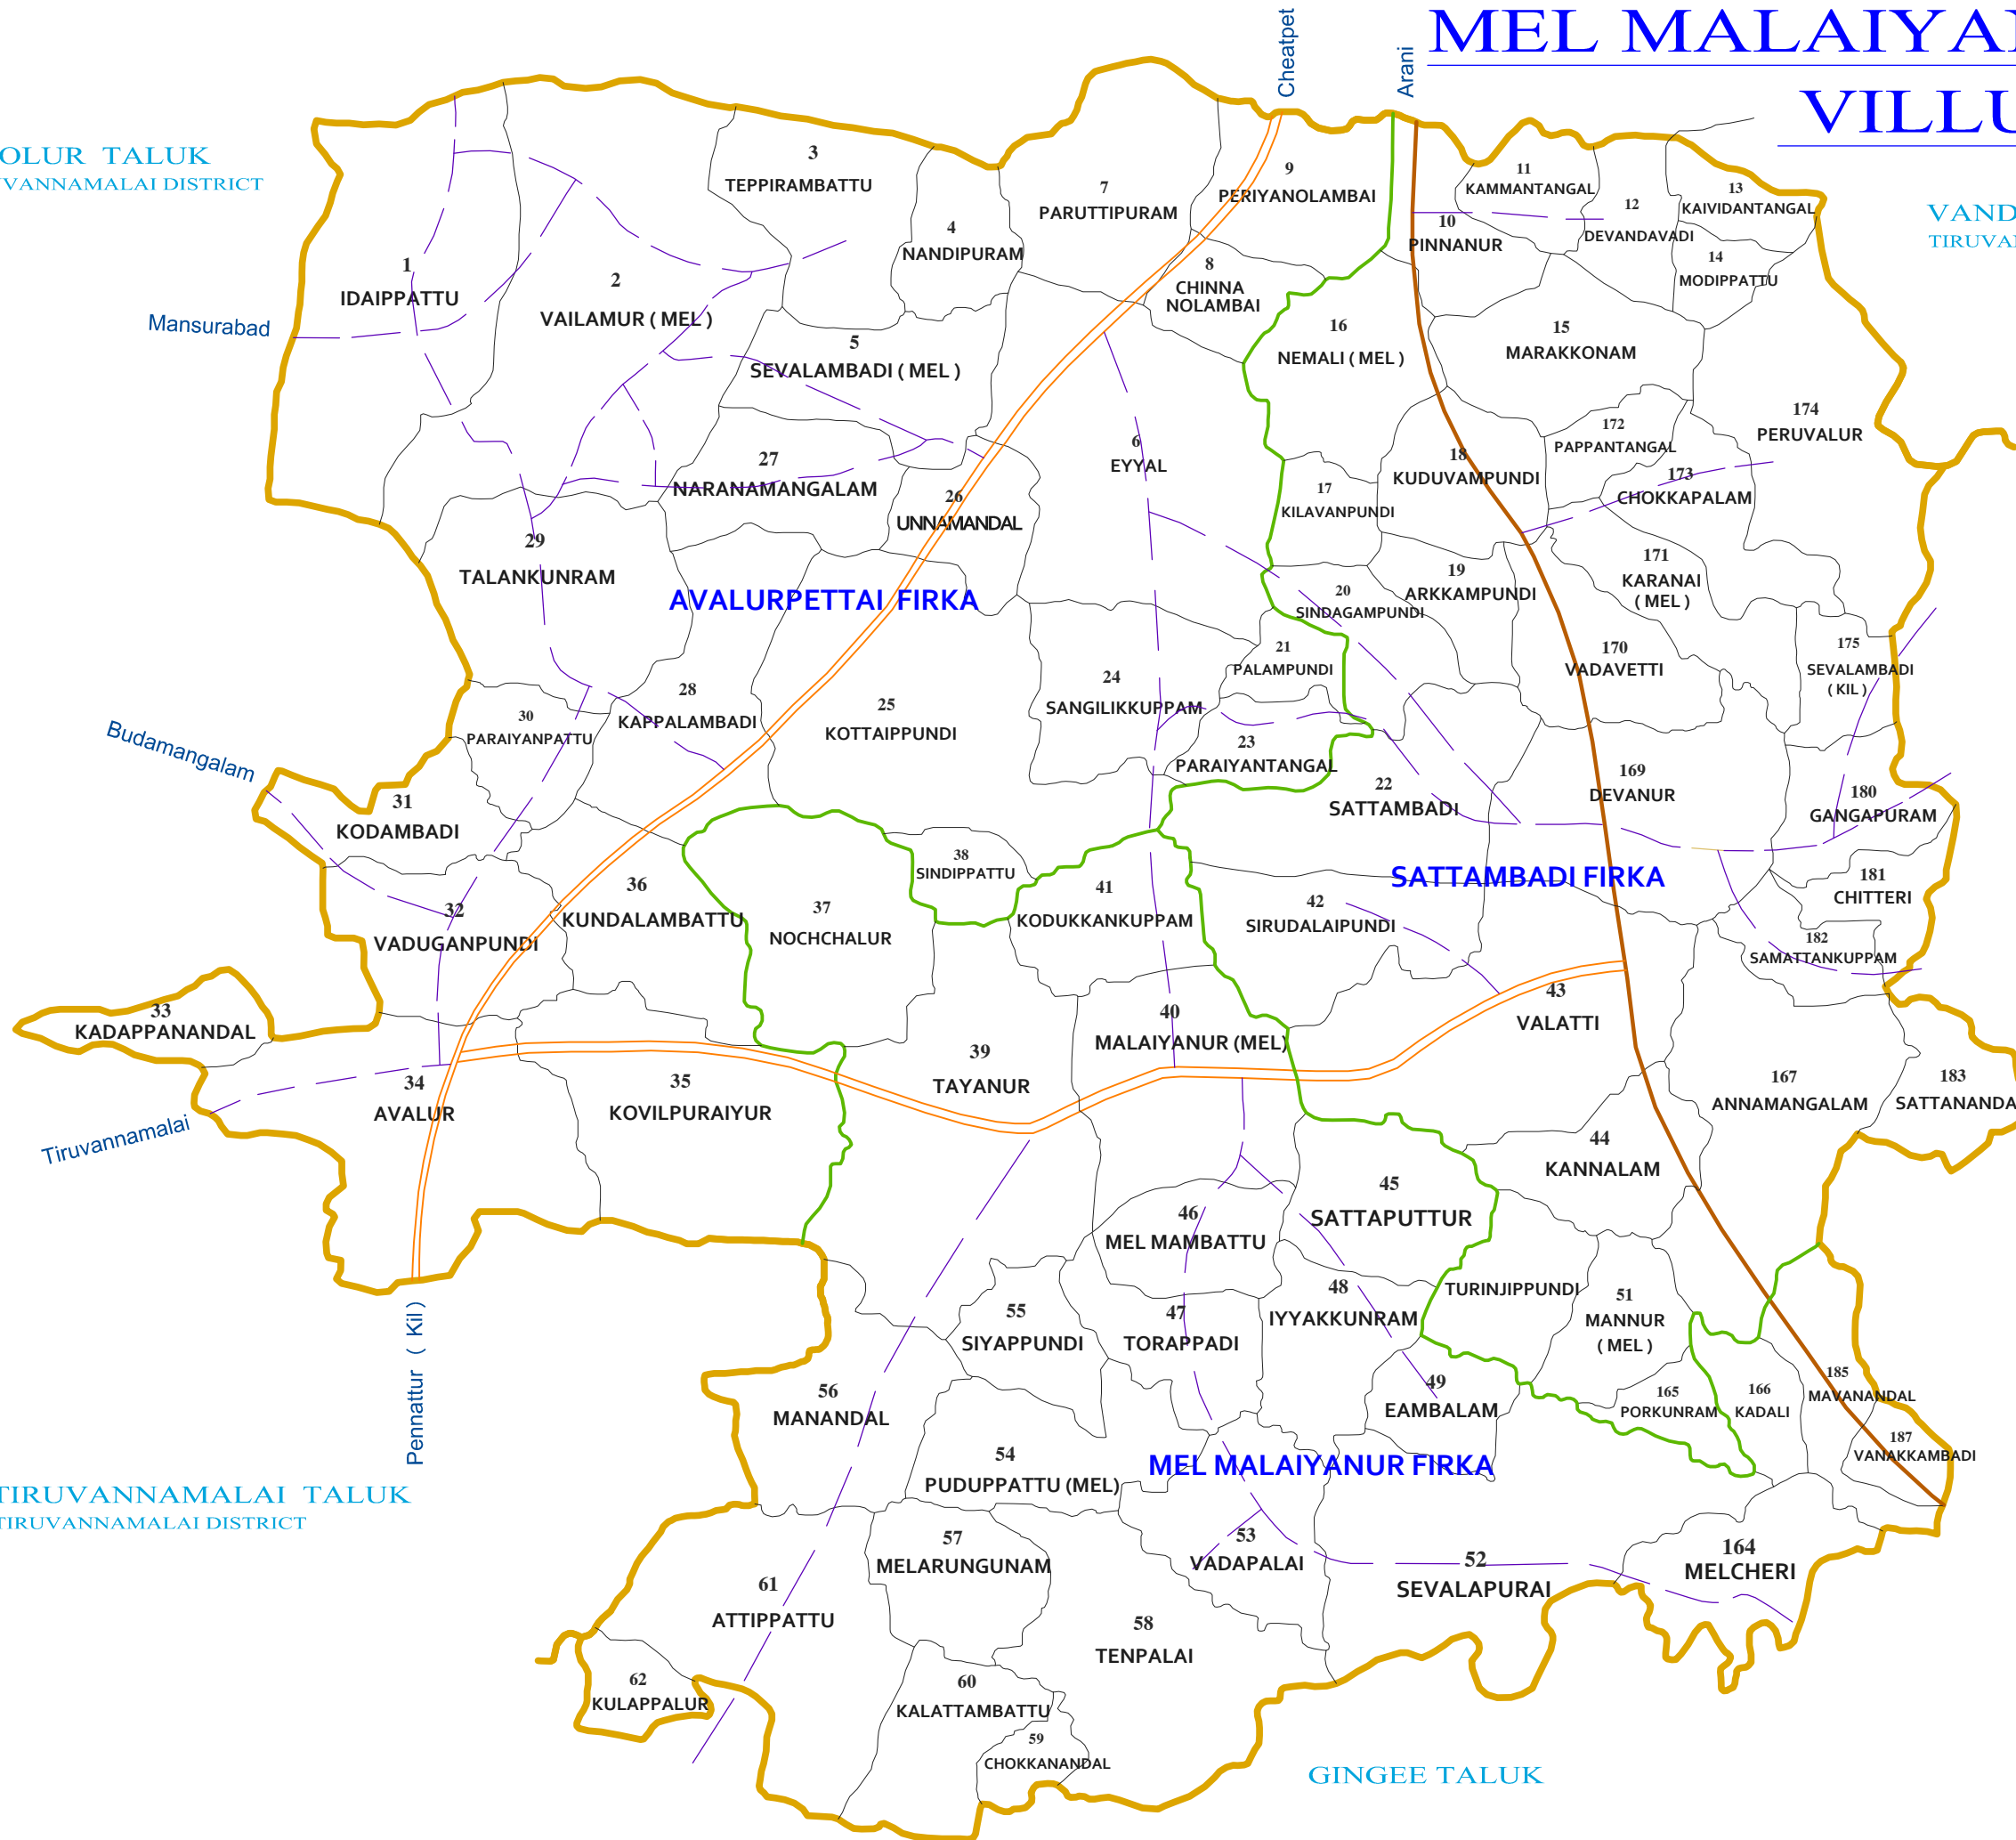

MEL MALAIYANUR TALUK VILLUPURAM

POLUR TALUK
TIRUVANNAMALAI DISTRICT

VANDAVASI TALUK
TIRUVANNAMALAI DISTRICT

REFERENCE

- STATE BOUNDARY
- DISTRICT BOUNDARY
- TALUK BOUNDARY
- MUNICIPAL BOUNDARY
- TOWN PANCHAYAT BOUNDARY
- NATIONAL HIGHWAYS
- STATE HIGHWAYS
- MAJOR DISTRICT ROAD
- OTHER DISTRICT ROAD
- RAILWAY LINE
- PUDUCHERRY STATE
- DISTRICT HEADQUARTERS
- TALUK HEADQUARTERS
- HIGHLY VULNERABLE
- VULNERABLE
- MODERATELY VULNERABLE
- LOW VULNERABILITY