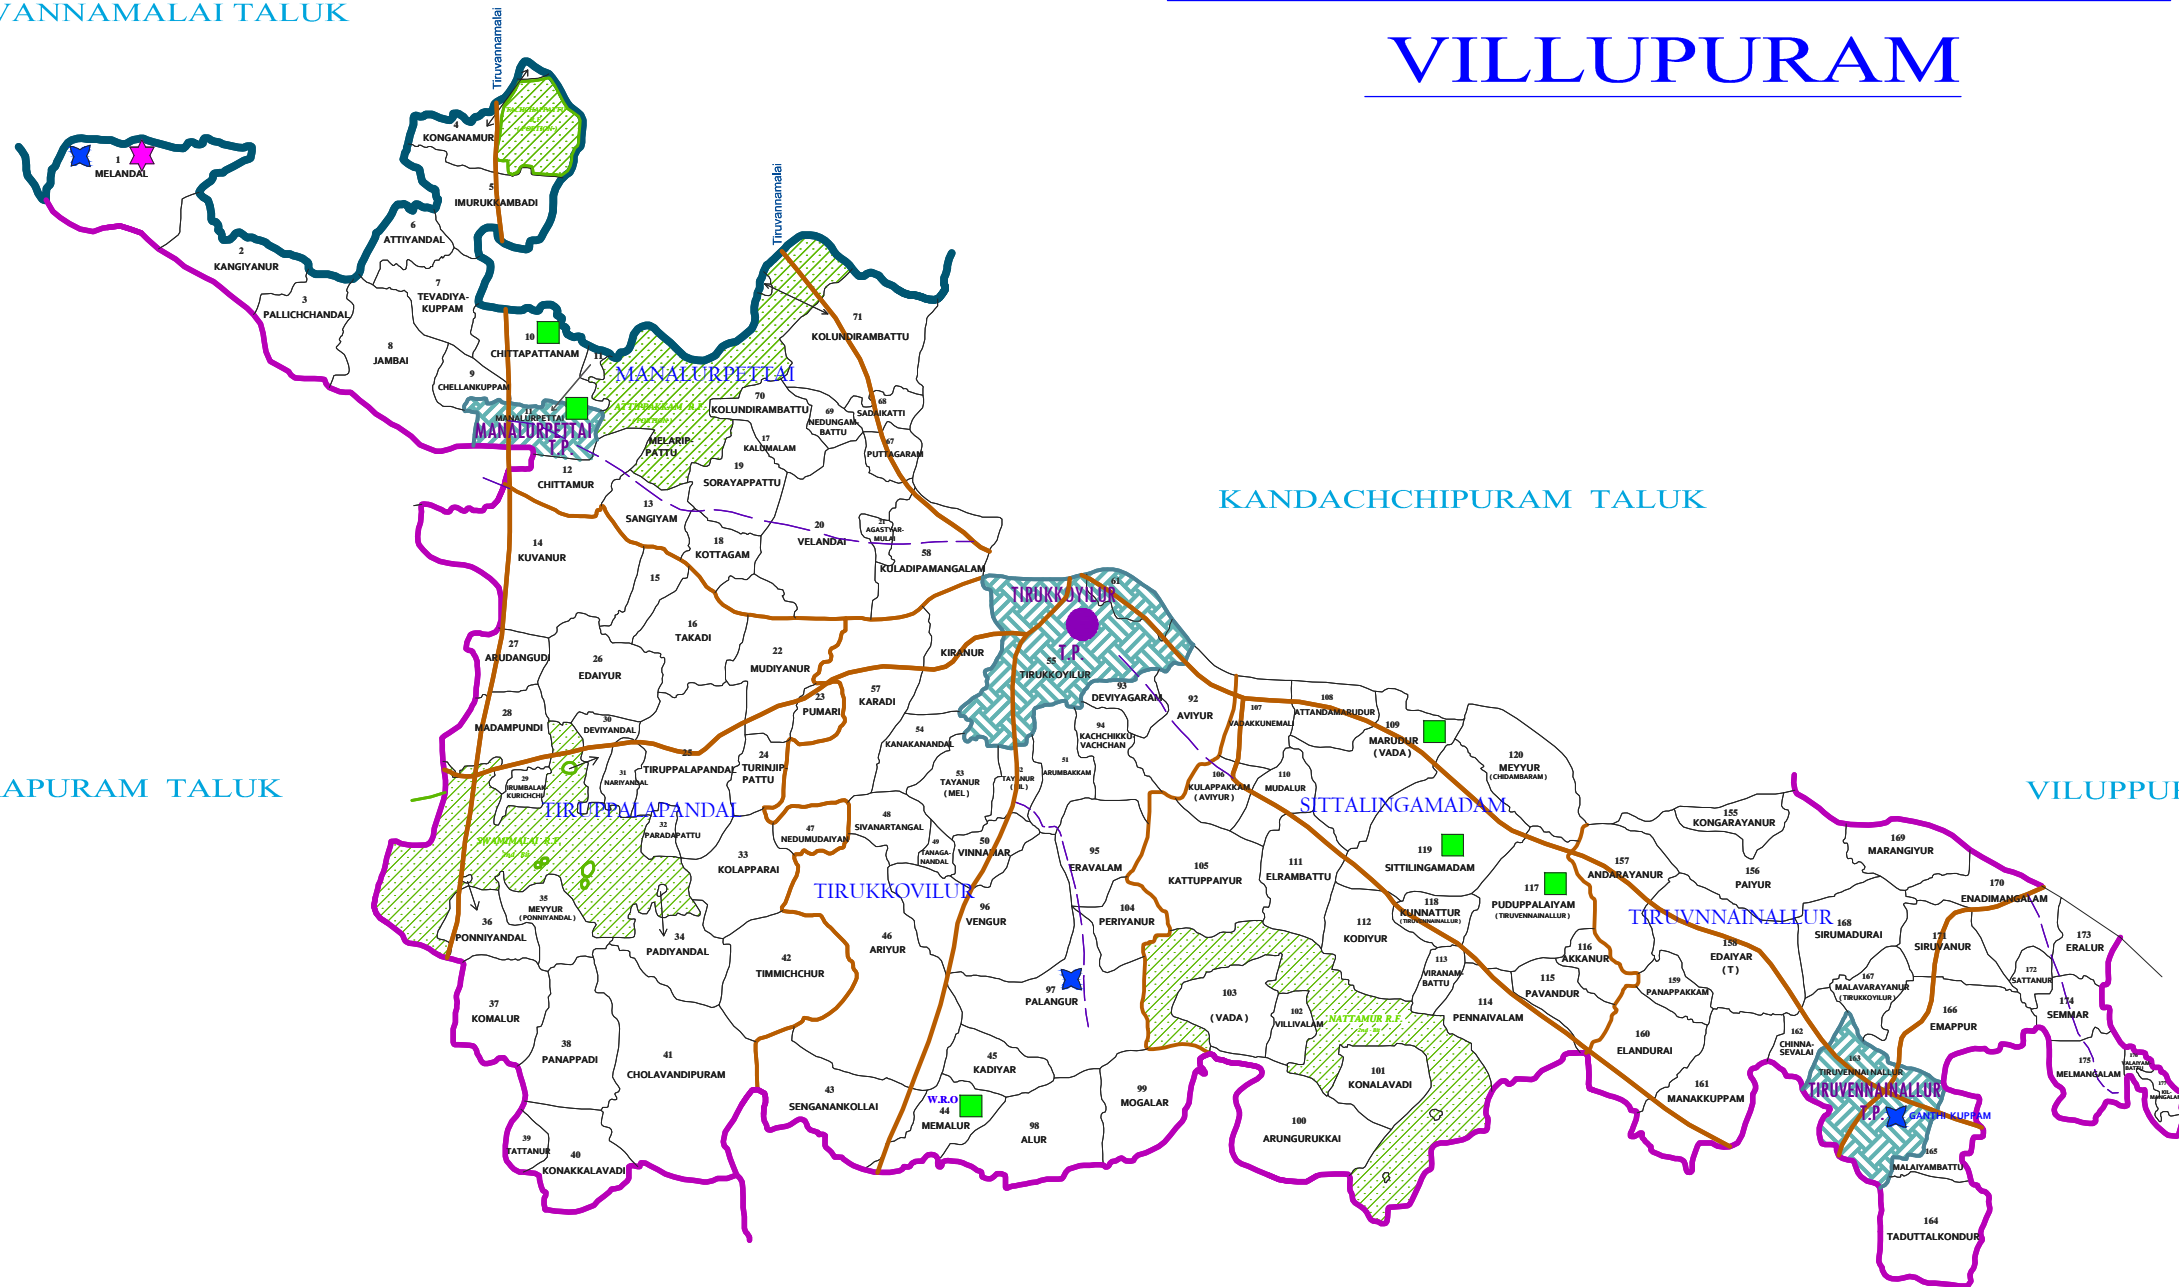

TIRUKKOVILUR TALUK VILLUPURAM

TIRUVANNAMALAI TALUK

SANKARAPURAM TALUK

KANDACHCHIPURAM TALUK

VILUPPURAM TALUK

ULUNDURPETTAI TALUK

REFERENCE

- STATE BOUNDARY
- DISTRICT BOUNDARY
- TALUK BOUNDARY
- MUNICIPAL BOUNDARY
- TOWN PANCHAYAT BOUNDARY
- NATIONAL HIGHWAYS
- STATE HIGHWAYS
- MAJOR DISTRICT ROAD
- OTHER DISTRICT ROAD
- RAILWAY LINE
- PUDUCHERRY STATE
- TALUK HEADQUARTERS
- HIGHLY VULNERABLE
- VULNERABLE
- MODERATELY VULNERABLE
- LOW VULNERABILITY