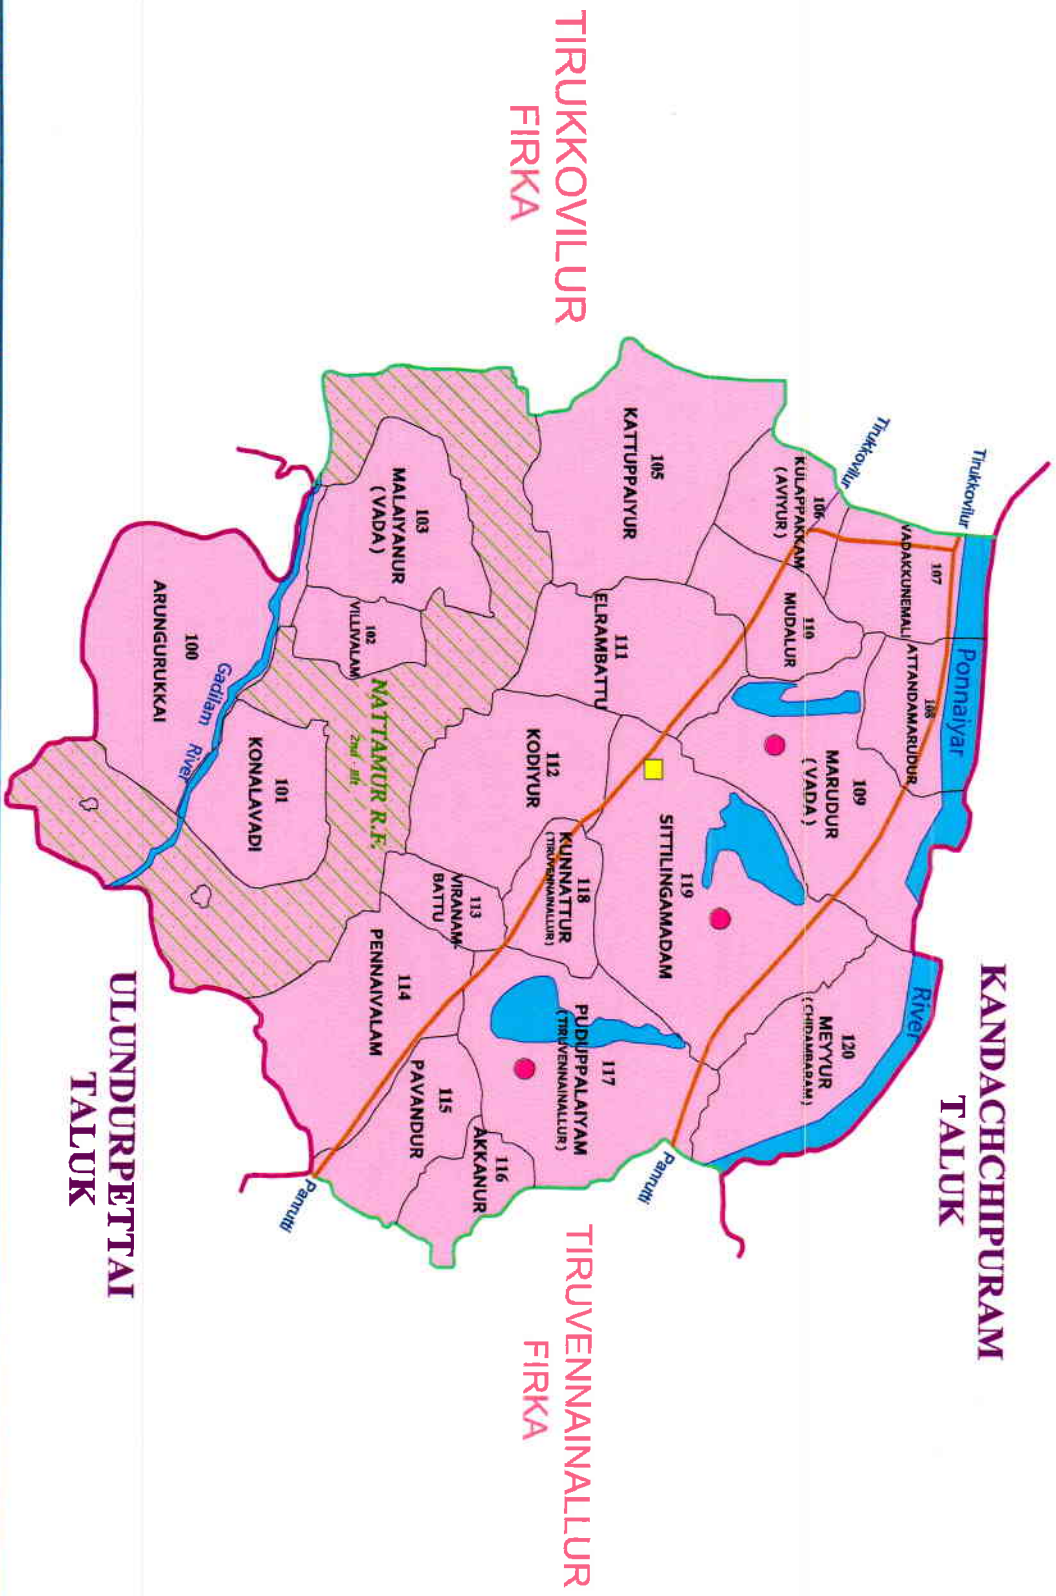

TIRUVANNAMALAI TALUK

TIRUKKOVILUR TALUK VILUPPURAM

KANDACHCHIPURAM TALUK

SANKARAPURAM TALUK

VILUPPURAM TALUK

ULUNDUREPETA TALUK

REFERENCE

- STATE BOUNDARY
- DISTRICT BOUNDARY
- TALUK BOUNDARY
- MINOR BOUNDARY
- TOWN (MUNICIPAL) BOUNDARY
- NATIONAL HIGHWAYS
- STATE HIGHWAYS
- MAJOR DISTRICT ROAD
- OTHER DISTRICT ROAD
- RAILWAY LINE
- GOVERNMENT STATE
- TALUK HEADQUARTERS
- HIGHLY WATERABLE
- WATERBAG
- NON-CRITICAL WATERBAG
- LOW WATERABILITY
- T.A.

MAP SHOWING THE VULNERABLE AREA IN FLOOD

SITTALINGAMADAM FIRKA IN TIRUKKOVILUR TALUK

VILUPPURAM DISTRICT

REFERENCE

—	DISTRICT BOUNDARY
—	TALUK BOUNDARY
—	FIRKA BOUNDARY
—	TOWN PANCHAVAT BOUNDARY
—	VILLAGE BOUNDARY
—	NATIONAL HIGHWAYS
—	STATE HIGHWAYS
—	MAJOR DISTRICT ROADS
—	OTHER DISTRICT ROADS
—	RAILWAY LINE
—	FIRKA HEADQUARTERS
—	RESERVED FOREST
—	RIVER
●	LOW VULNERABLE

MAP SHOWING THE VULNERABLE AREA IN FLOOD MANALURPETTAI FIRKA IN TIRUKKOVILUR TALUK VILUPPURAM DISTRICT

REFERENCE

DISTRICT BOUNDARY	
TALUK BOUNDARY	
FIRKA BOUNDARY	
TOWN PANCHAYAT BOUNDARY	
VILLAGE BOUNDARY	
NATIONAL HIGHWAYS	
STATE HIGHWAYS	
MAJOR DISTRICT ROADS	
OTHER DISTRICT ROADS	
RAILWAY LINE	
FIRKA HEADQUARTERS	
RESERVED FOREST	
RIVER	
LOW VULNERABLE	

MAP SHOWING THE VULNERABLE AREA IN FLOOD TIRUKKOVILUR FIRKA IN TIRUKKOVILUR TALUK VILUPPURAM DISTRICT

REFERENCE

DISTRICT BOUNDARY	
TALUK BOUNDARY	
FIRKA BOUNDARY	
TOWN PANCHAYAT BOUNDARY	
VILLAGE BOUNDARY	
NATIONAL HIGHWAYS	
STATE HIGHWAYS	
MAJOR DISTRICT ROADS	
OTHER DISTRICT ROADS	
RAILWAY LINE	
TALUK HEADQUARTERS	
FIRKA HEADQUARTERS	
RESERVED FOREST	
RIVER	
MODERATELY VULNERABLE	