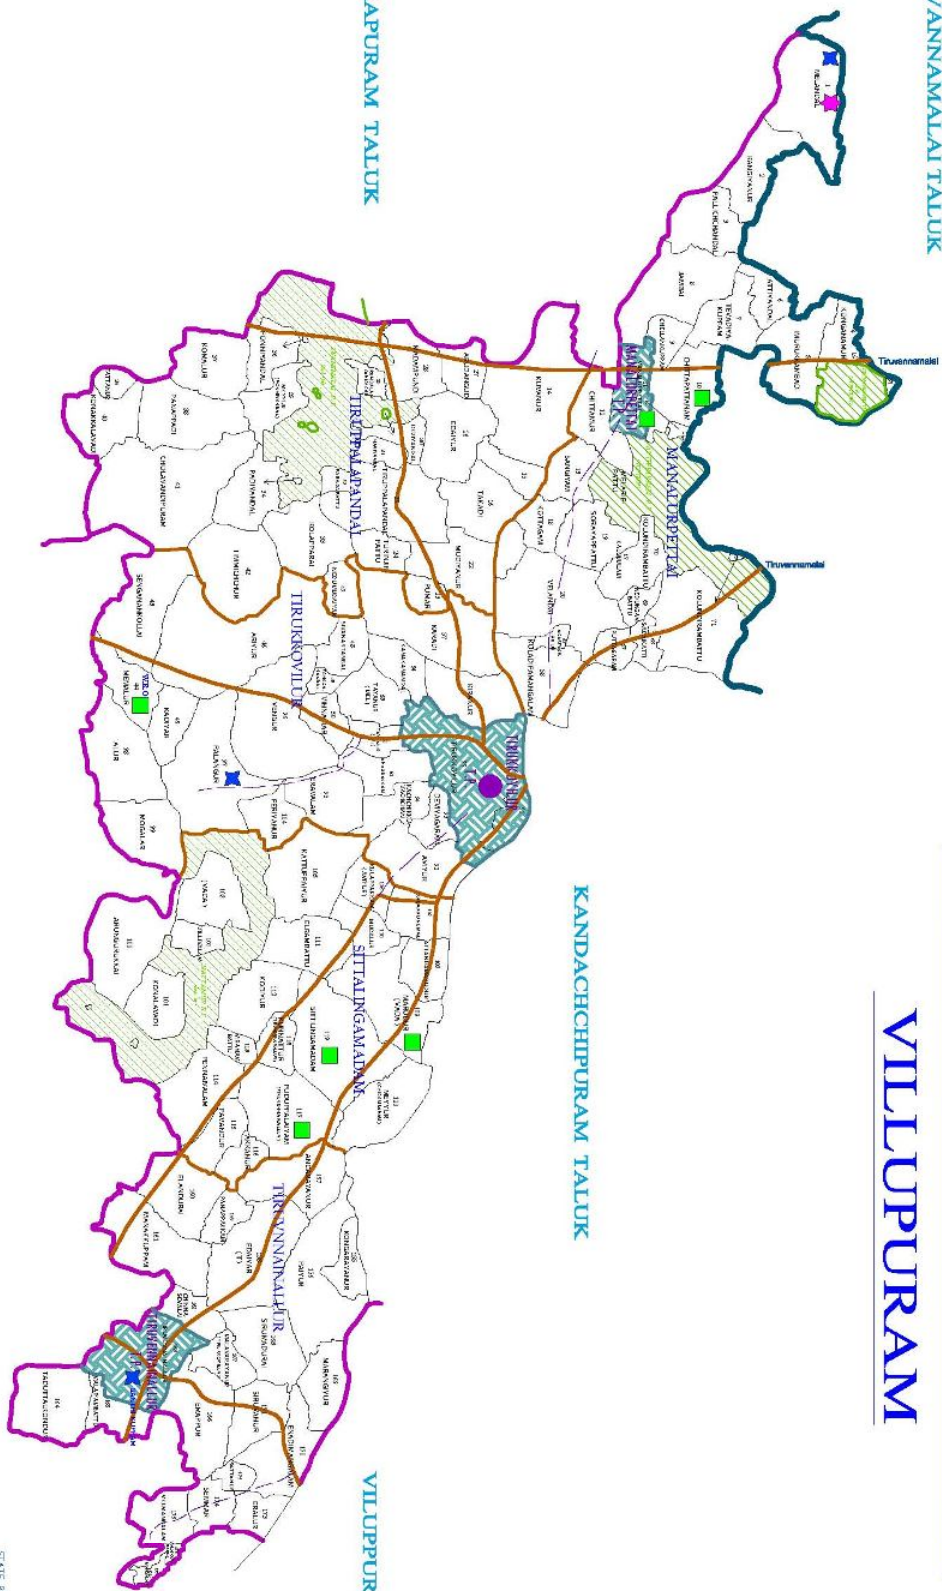

TIRUVANNAMALAI TALUK

TIRUKKOVILUR TALUK VILUPPURAM

KANDACHCHIPURAM TALUK

SANKARAPURAM TALUK

VILUPPURAM TALUK

ULUNDUREPETA TALUK

REFERENCE

- STATE BOUNDARY
- DISTRICT BOUNDARY
- TALUK BOUNDARY
- MINOR BOUNDARY
- TOWN (MUNICIPAL) BOUNDARY
- NATIONAL HIGHWAYS
- STATE HIGHWAYS
- MAJOR DISTRICT ROAD
- OTHER DISTRICT ROAD
- RAILWAY LINE
- GOVERNMENT STATE
- TALUK HEADQUARTERS
- HIGHLY WATERABLE
- WATERBAG
- NON-CRITICAL WATERBAG
- LOW WATERABILITY
- T.A.

MAP SHOWING THE VULNERABLE AREA IN FLOOD

SITTALINGAMADAM FIRKA IN TIRUKKOVILUR TALUK

VILUPPURAM DISTRICT

REFERENCE

—	DISTRICT BOUNDARY
—	TALUK BOUNDARY
—	FIRKA BOUNDARY
—	TOWN PANCHAVAT BOUNDARY
—	VILLAGE BOUNDARY
—	NATIONAL HIGHWAYS
—	STATE HIGHWAYS
—	MAJOR DISTRICT ROADS
—	OTHER DISTRICT ROADS
—	RAILWAY LINE
—	FIRKA HEADQUARTERS
—	RESERVED FOREST
—	RIVER
●	LOW VULNERABLE

MAP SHOWING THE VULNERABLE AREA IN FLOOD MANALURPETTAI FIRKA IN TIRUKKOVILUR TALUK VILUPPURAM DISTRICT

REFERENCE

DISTRICT BOUNDARY	
TALUK BOUNDARY	
FIRKA BOUNDARY	
TOWN PANCHAYAT BOUNDARY	
VILLAGE BOUNDARY	
NATIONAL HIGHWAYS	
STATE HIGHWAYS	
MAJOR DISTRICT ROADS	
OTHER DISTRICT ROADS	
RAILWAY LINE	
FIRKA HEADQUARTERS	
RESERVED FOREST	
RIVER	
HIGH VULNERABLE	
MODERATELY VULNERABLE	
LOW VULNERABLE	

MAP SHOWING THE VULNERABLE AREA IN FLOOD MANALURPETTAI FIRKA IN TIRUKKOVILUR TALUK VILUPPURAM DISTRICT

REFERENCE

DISTRICT BOUNDARY	
TALUK BOUNDARY	
FIRKA BOUNDARY	
TOWN PANCHAYAT BOUNDARY	
VILLAGE BOUNDARY	
NATIONAL HIGHWAYS	
STATE HIGHWAYS	
MAJOR DISTRICT ROADS	
OTHER DISTRICT ROADS	
RAILWAY LINE	
FIRKA HEADQUARTERS	
RESERVED FOREST	
RIVER	
LOW VULNERABLE	