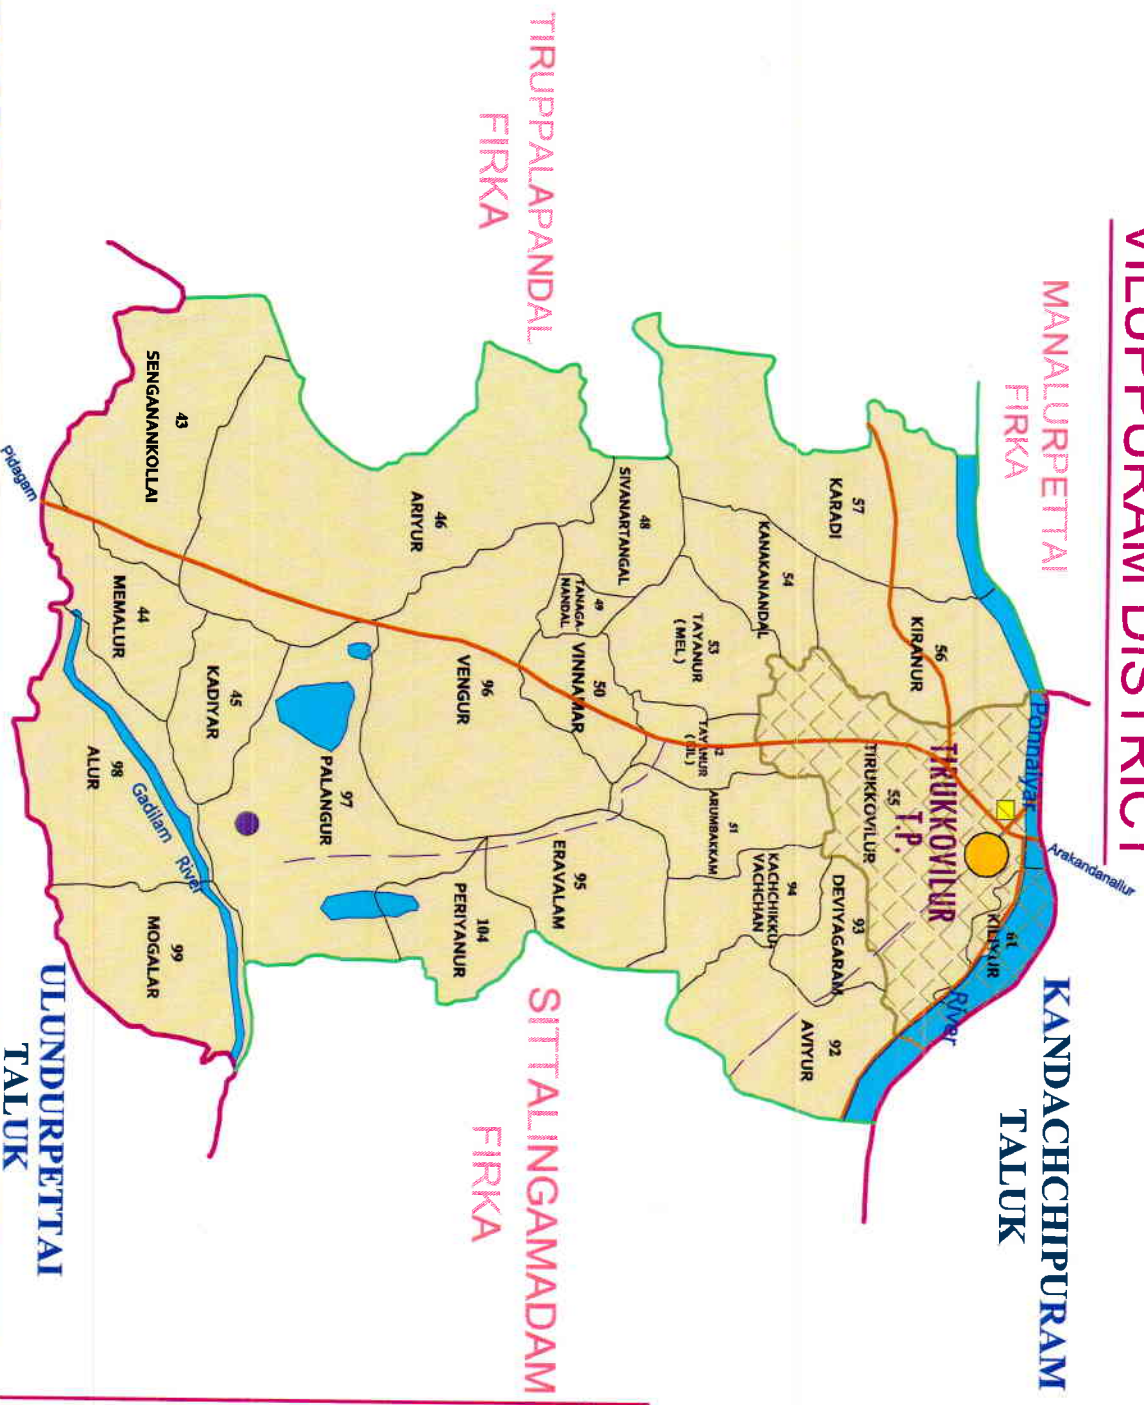

MAP SHOWING THE VULNERABLE AREA IN FLOOD

SITTALINGAMADAM FIRKA IN TIRUKKOVILUR TALUK

VILUPPURAM DISTRICT

REFERENCE

—	DISTRICT BOUNDARY
—	TALUK BOUNDARY
—	FIRKA BOUNDARY
—	TOWN PANCHAVAT BOUNDARY
—	VILLAGE BOUNDARY
—	NATIONAL HIGHWAYS
—	STATE HIGHWAYS
—	MAJOR DISTRICT ROADS
—	OTHER DISTRICT ROADS
—	RAILWAY LINE
—	FIRKA HEADQUARTERS
—	RESERVED FOREST
—	RIVER
●	LOW VULNERABLE

MAP SHOWING THE VULNERABLE AREA IN FLOOD MANALURPETTAI FIRKA IN TIRUKKOVILUR TALUK VILUPPURAM DISTRICT

REFERENCE

DISTRICT BOUNDARY	
TALUK BOUNDARY	
FIRKA BOUNDARY	
TOWN PANCHAYAT BOUNDARY	
VILLAGE BOUNDARY	
NATIONAL HIGHWAYS	
STATE HIGHWAYS	
MAJOR DISTRICT ROADS	
OTHER DISTRICT ROADS	
RAILWAY LINE	
FIRKA HEADQUARTERS	
RESERVED FOREST	
RIVER	
HIGH VULNERABLE	
MODERATELY VULNERABLE	
LOW VULNERABLE	

MAP SHOWING THE VULNERABLE AREA IN FLOOD MANALURPETTAI FIRKA IN TIRUKKOVILUR TALUK VILUPPURAM DISTRICT

REFERENCE

DISTRICT BOUNDARY	
TALUK BOUNDARY	
FIRKA BOUNDARY	
TOWN PANCHAYAT BOUNDARY	
VILLAGE BOUNDARY	
NATIONAL HIGHWAYS	
STATE HIGHWAYS	
MAJOR DISTRICT ROADS	
OTHER DISTRICT ROADS	
RAILWAY LINE	
FIRKA HEADQUARTERS	
RESERVED FOREST	
RIVER	
LOW VULNERABLE	

MAP SHOWING THE VULNERABLE AREA IN FLOOD TIRUKKOVILUR FIRKA IN TIRUKKOVILUR TALUK VILUPPURAM DISTRICT

REFERENCE

DISTRICT BOUNDARY	
TALUK BOUNDARY	
FIRKA BOUNDARY	
TOWN PANCHAYAT BOUNDARY	
VILLAGE BOUNDARY	
NATIONAL HIGHWAYS	
STATE HIGHWAYS	
MAJOR DISTRICT ROADS	
OTHER DISTRICT ROADS	
RAILWAY LINE	
TALUK HEADQUARTERS	
FIRKA HEADQUARTERS	
RESERVED FOREST	
RIVER	
MODERATELY VULNERABLE	