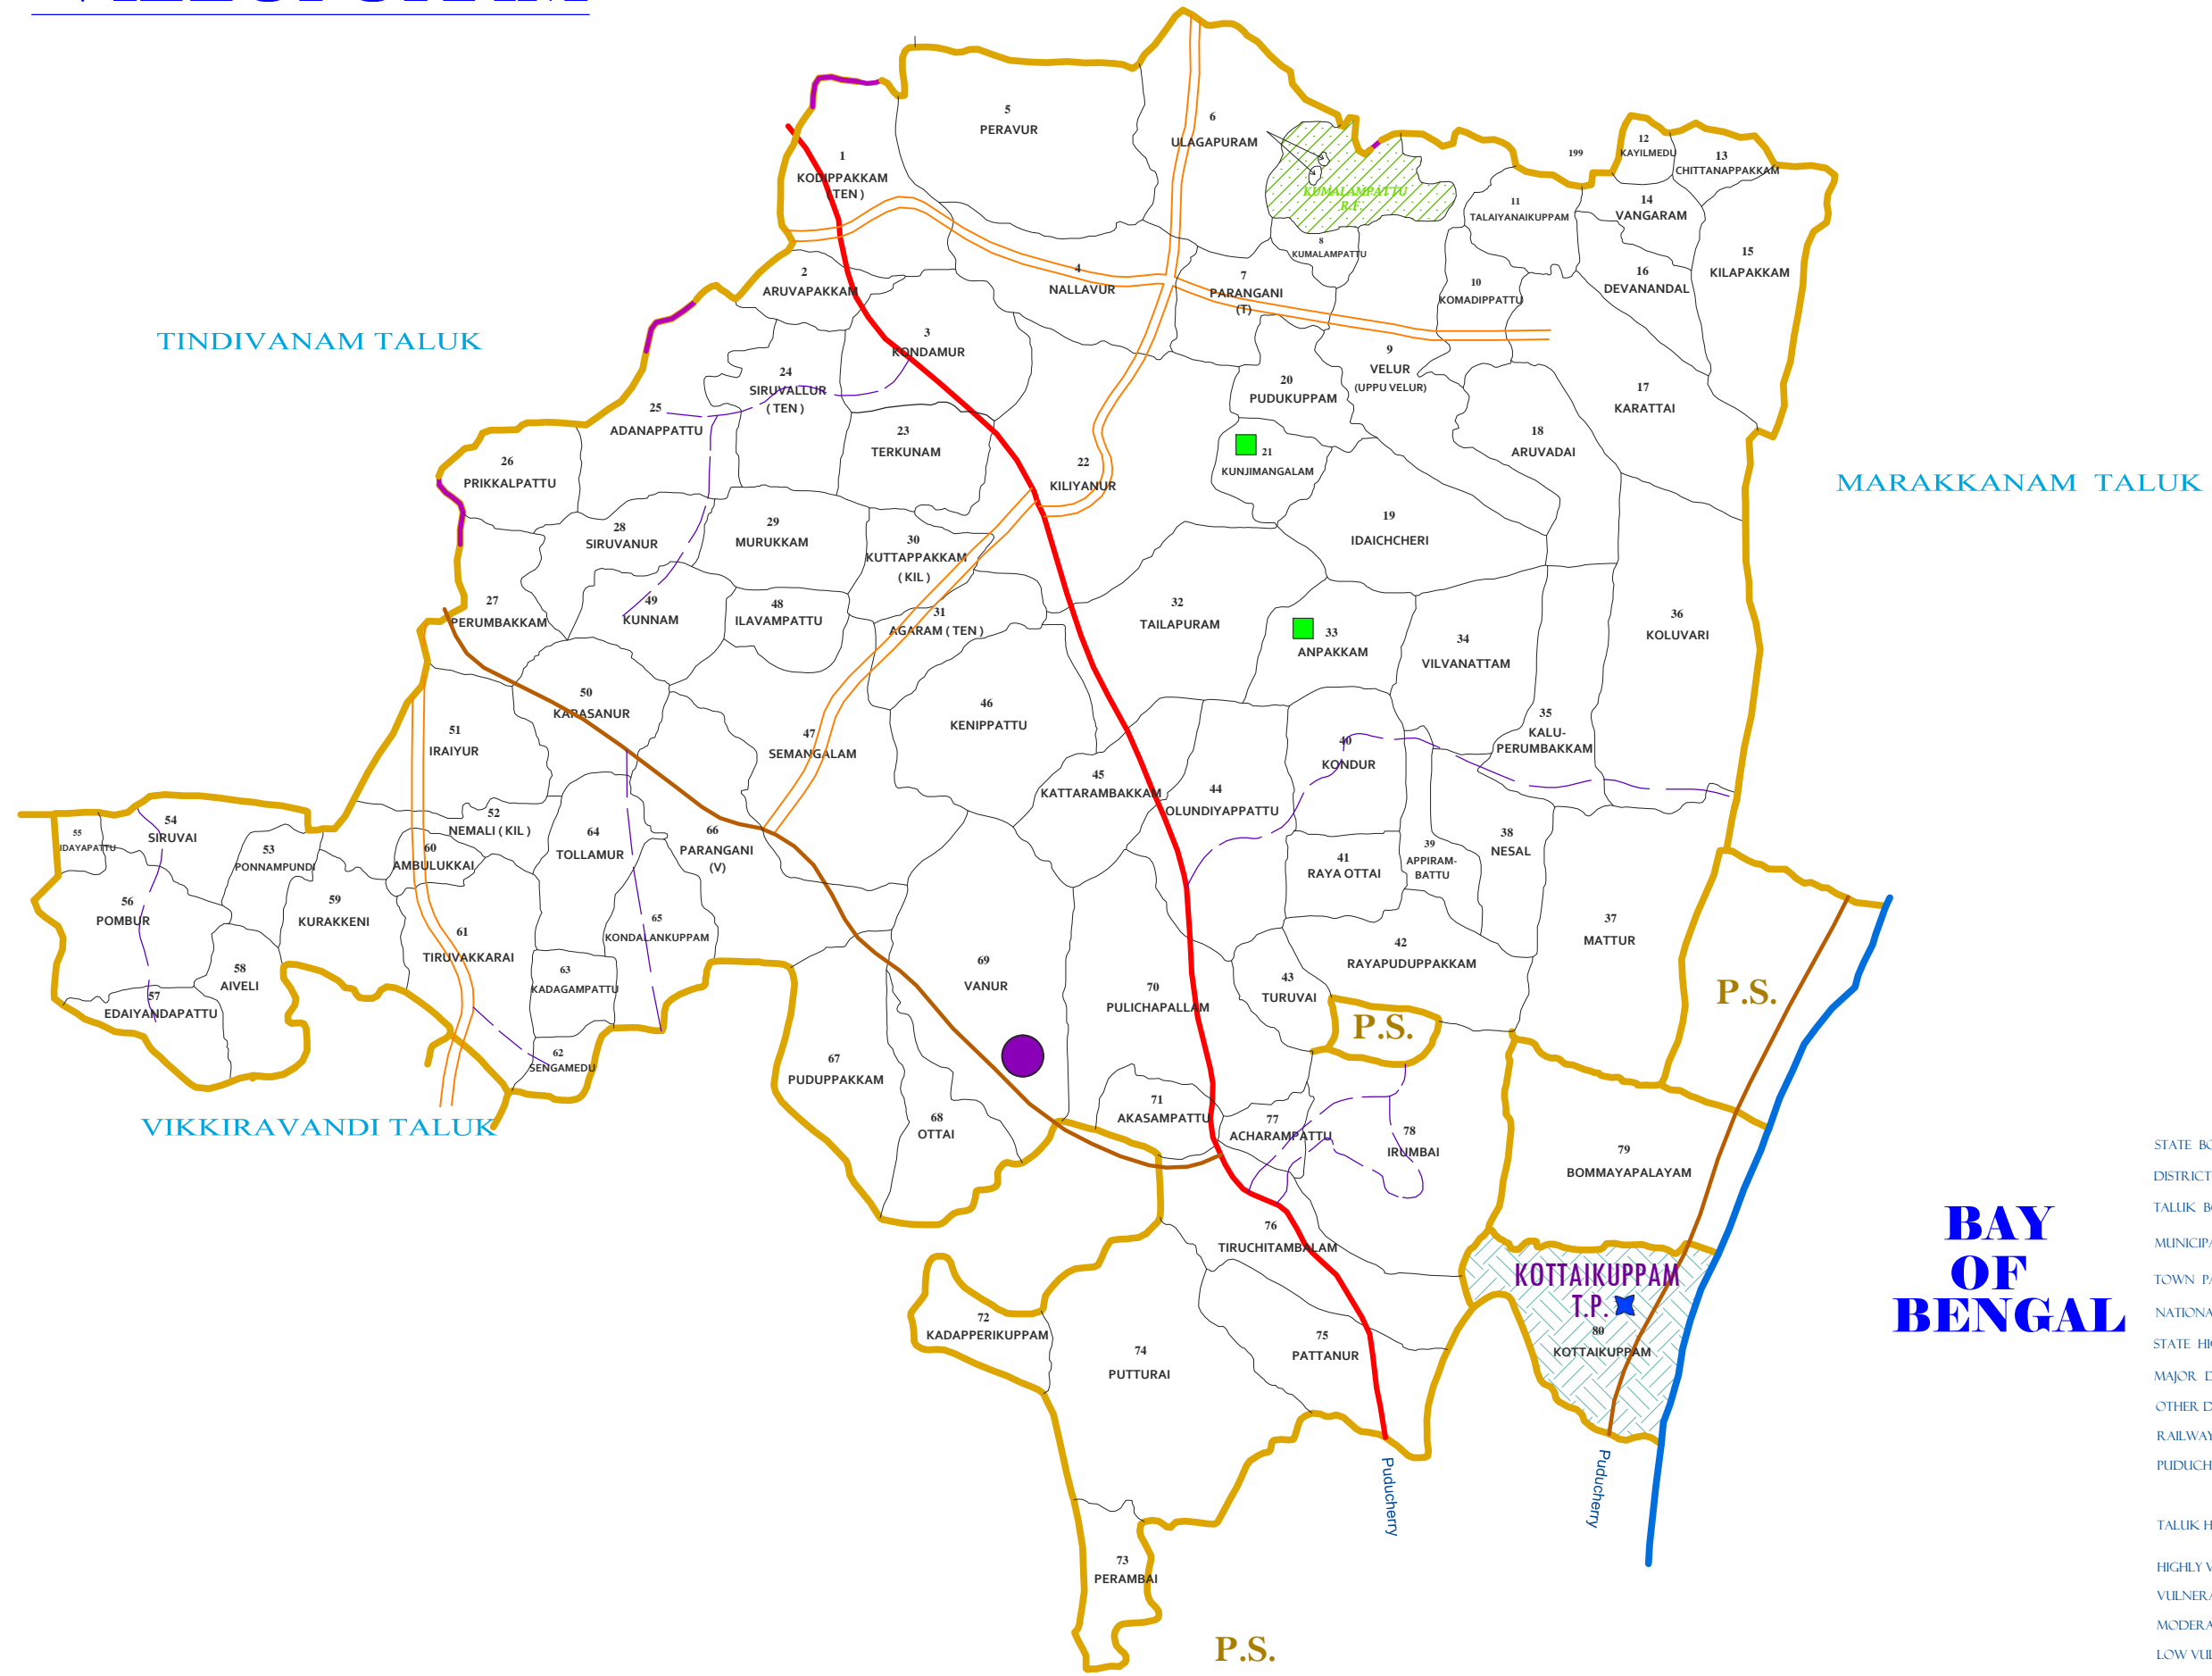

# VANUR TALUK VILLUPURAM

## REFERENCE

- STATE BOUNDARY
- DISTRICT BOUNDARY
- TALUK BOUNDARY
- MUNICIPAL BOUNDARY
- TOWN PANCHAYAT BOUNDARY
- NATIONAL HIGHWAYS
- STATE HIGHWAYS
- MAJOR DISTRICT ROAD
- OTHER DISTRICT ROAD
- RAILWAY LINE
- PUDUCHERRY STATE
- TALUK HEADQUARTERS
- HIGHLY VULNERABLE
- VULNERABLE
- MODERATELY VULNERABLE
- LOW VULNERABILITY

**BAY  
OF  
BENGAL**