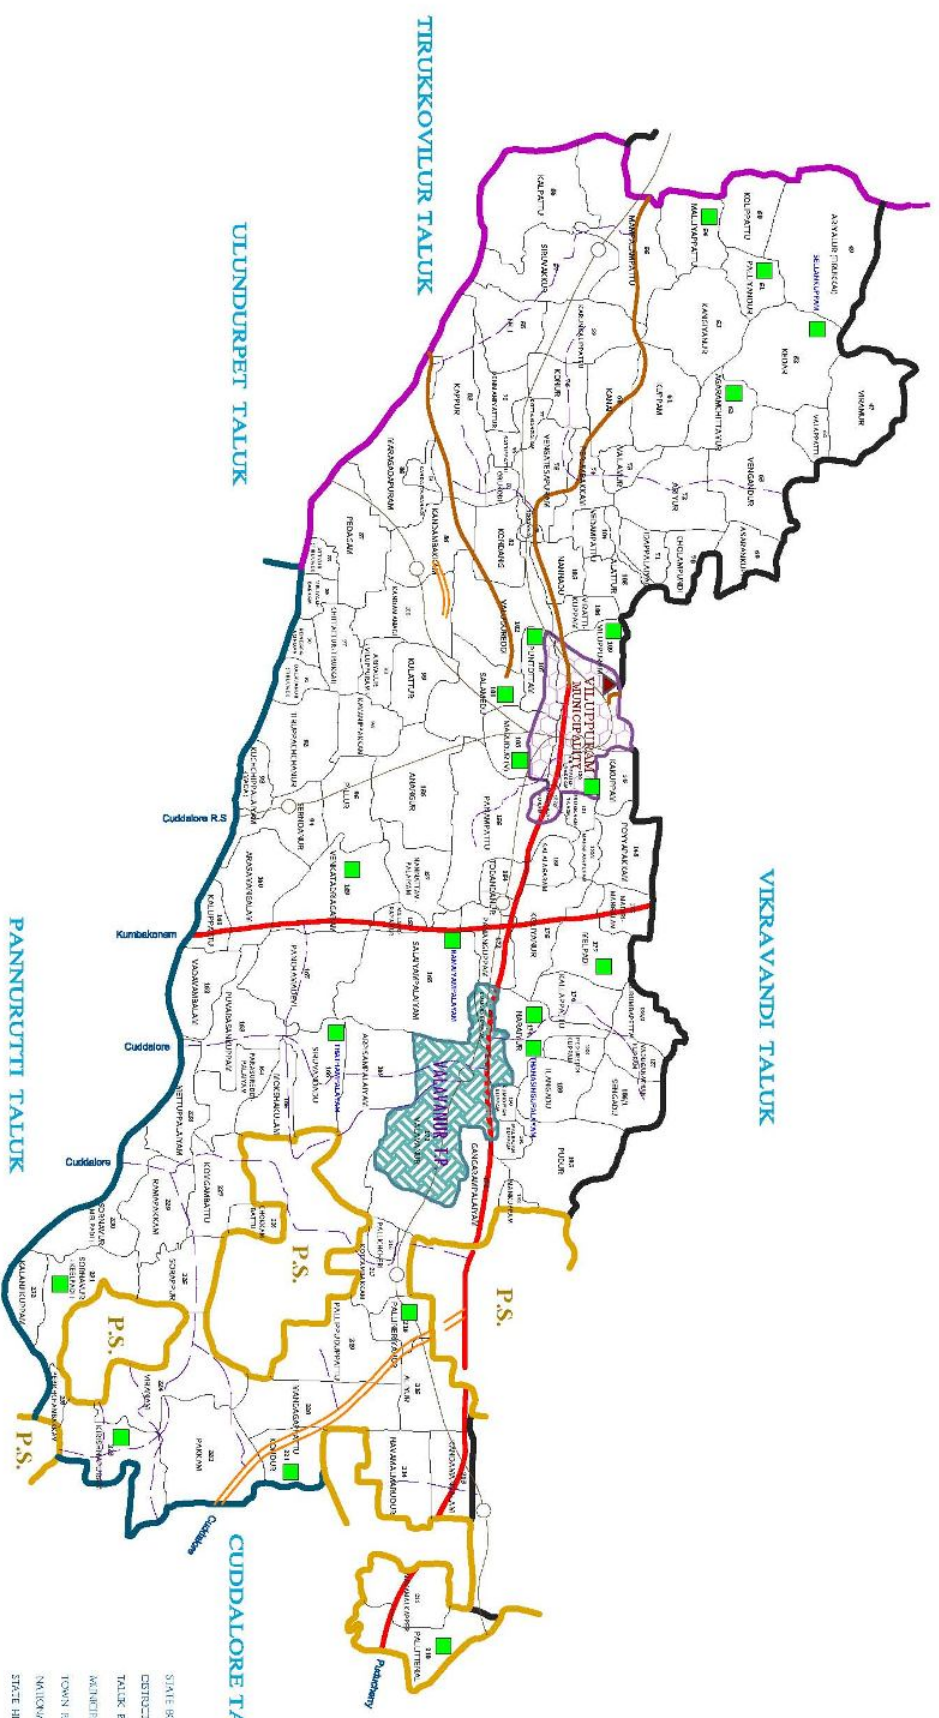

VILUPPURAM TALUK

VILUPPURAM

PUDUCHERRY STATE

REFERENCE

- STATE BOUNDARY
- DISTRICT BOUNDARY
- TALUK BOUNDARY
- MANDAL BOUNDARY
- TOWN PANCHAYAT BOUNDARY
- NATIONAL HIGHWAYS
- STATE HIGHWAYS
- MAJOR DISTRICT ROAD
- OTHER DISTRICT ROAD
- RAILWAY LINE
- INTERNATIONAL STATE
- DISTRICT HEADQUARTERS
- TALUK HEADQUARTERS
- PANCHAYAT VILLAGES
- VILLAGES
- MODERATELY VULNERABLE
- LOW VULNERABILITY